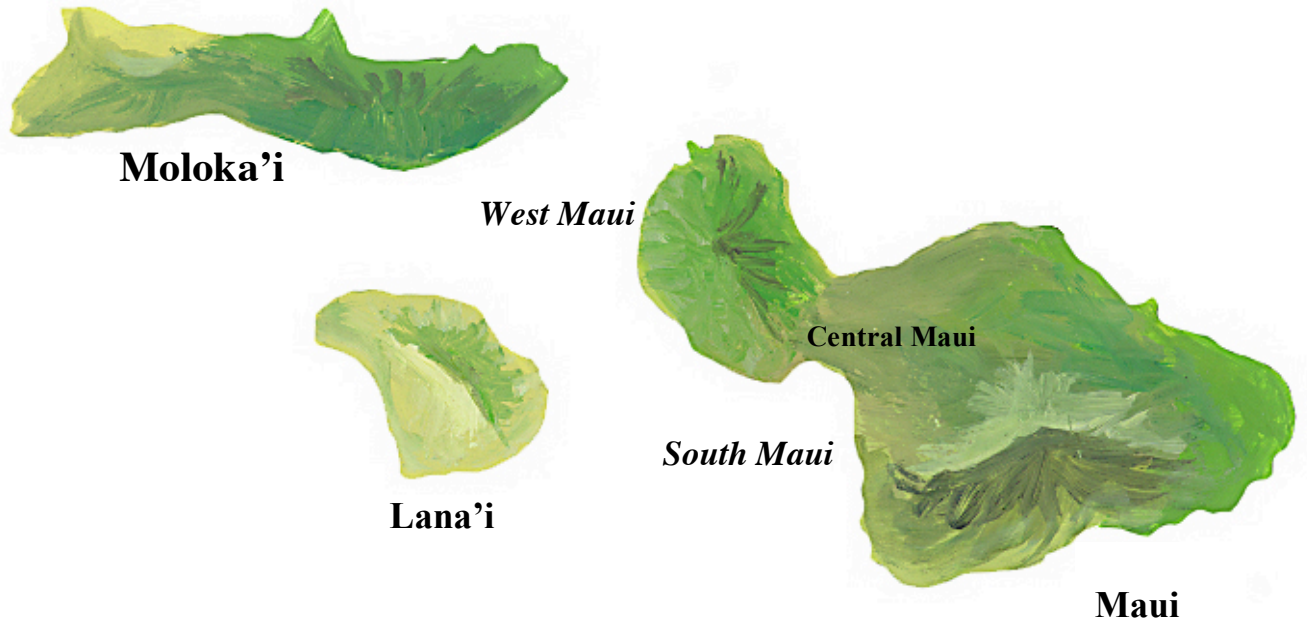

Maui County Cable System Service Area

Channel 7 transmits a digital signal directly from our station to the cable company. This digital signal is received with enhanced picture quality and eye-popping clarity in homes, businesses, hotels, and condos across the islands.

Cable Hook-Up Totals

West Maui	Residential 5,429	Hotel & Condo 12,331
	Total Hook-Ups 17,760	
South & Central Maui Lana'i & Molokai	Residential 30,656	Hotel & Condo 14,304
	Total Hook-Ups 44,960	

Total Cable Hook-Up's for Maui County

36,085 Residential
26,635 Hotel & Condo
62,720 Total Hook-Ups